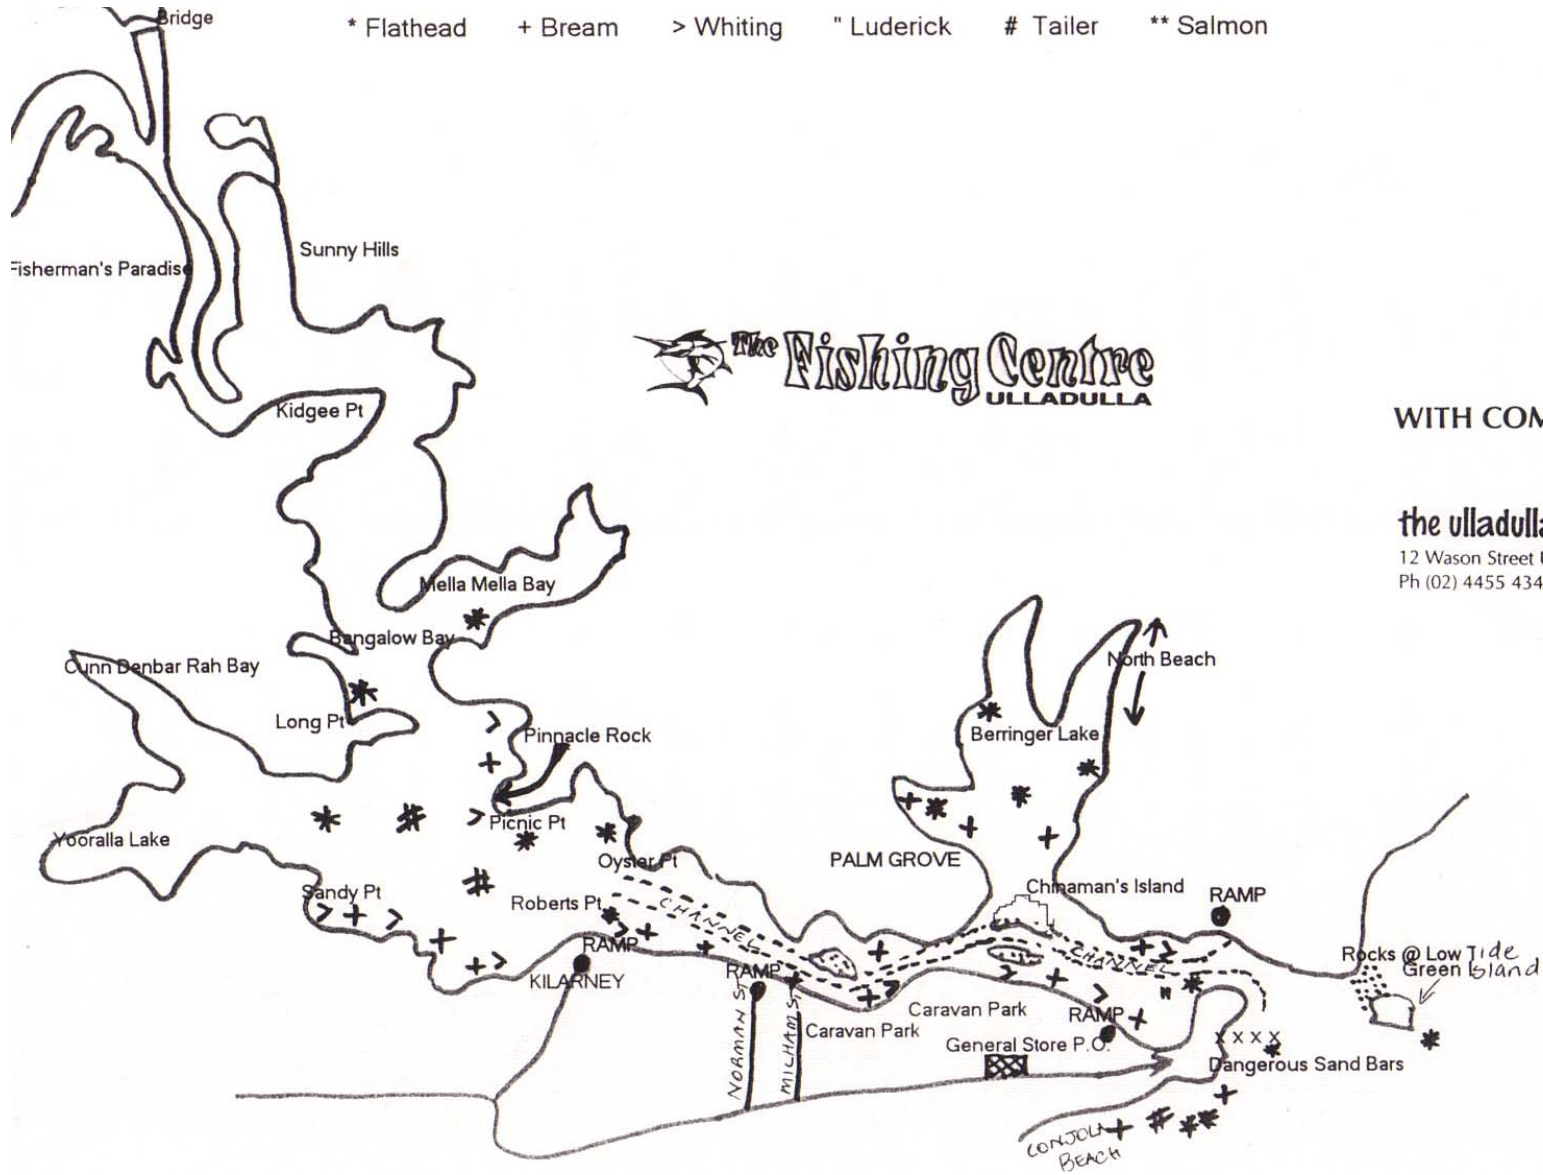

Lake Conjola South Coast NSW

* Flathead + Bream > Whiting " Luderick # Tailer ** Salmon

WITH COMPLIMENTS . . .

the ulladulla fishing centre
 12 Wason Street Ulladulla NSW 2539
 Ph (02) 4455 4344 - Fax (02) 4454 2105